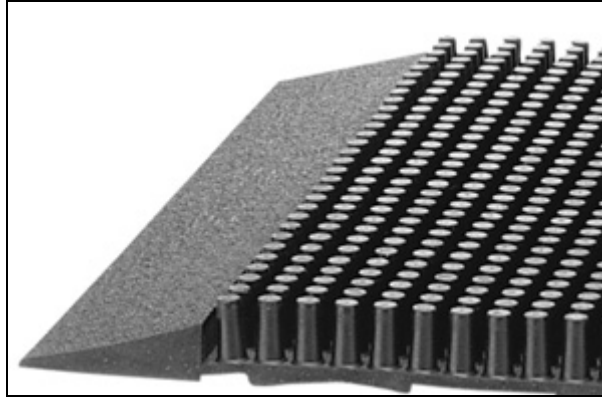

Pronged Rubber Mats

Pronged Rubber Mats are constructed of tough, SBR rubber to help remain flexible while withstanding extreme cold temperatures.

- Thousands of tough, flexible rubber fingers sweep shoes clean while suction cups on the backside help minimize mat movement.
- Molded beveled edging on all 4 sides forms a retention dam to trap moisture.
- Overall thickness is 5/8".
- Approved Green Cleaning product.
- 100% rubber mat designed for heavy-traffic, outdoor areas.

Item No: ERP

Standard Sizes (Approximate)

Size	Qty. 1	Qty. 2-10	Qty. 11-25	Qty. 26+
16" x 24"	\$24.00	\$23.11	\$21.86	\$20.04
24" x 32"	\$46.00	\$45.11	\$43.66	\$41.17
28" x 46"	\$67.00	\$66.09	\$64.14	\$62.09
32" x 39"	\$67.00	\$66.09	\$64.14	\$62.09
36" x 60"	\$146.00	\$144.16	\$142.16	\$141.01
36" x 72"	\$150.00	\$148.14	\$147.11	\$145.33